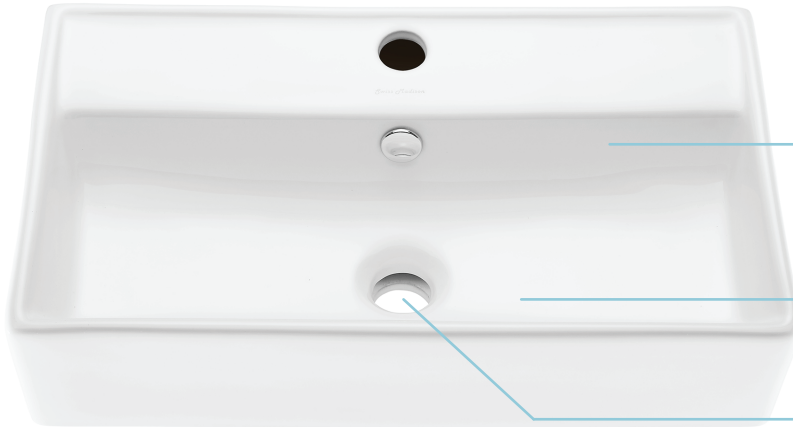

Features

- Glazed ceramic for added durability
- Standard 1 3/8" faucet hole
- High gloss finish
- Standard 1 3/4" drain hole
- Sleek modern design

Specifications:

- Crafted of durable glazed ceramic
- High gloss finish protects from scratches and stains
- Standard 1 3/4" drain opening
- Standard 1 3/8" faucet hole
- Easy to mount and simple to clean
- One year limited warranty
- Faucet sold separately

Parts (sold separately):

- SM-PD23Z : Residential Pop-up Drain Bronze
- SM-PD23B : Residential Pop-up Drain Black
- SM-PD23R : Residential Pop-up Drain
- SM-PD23C : Commercial Pop-up Drain

Model SKU	L x W x H	Product Weight	Color
SM-WS318	23.3" x 13" x 5.3"	26.5 lbs.	White
SM-WS319	15" x 15" x 5.3"	23 lbs.	White